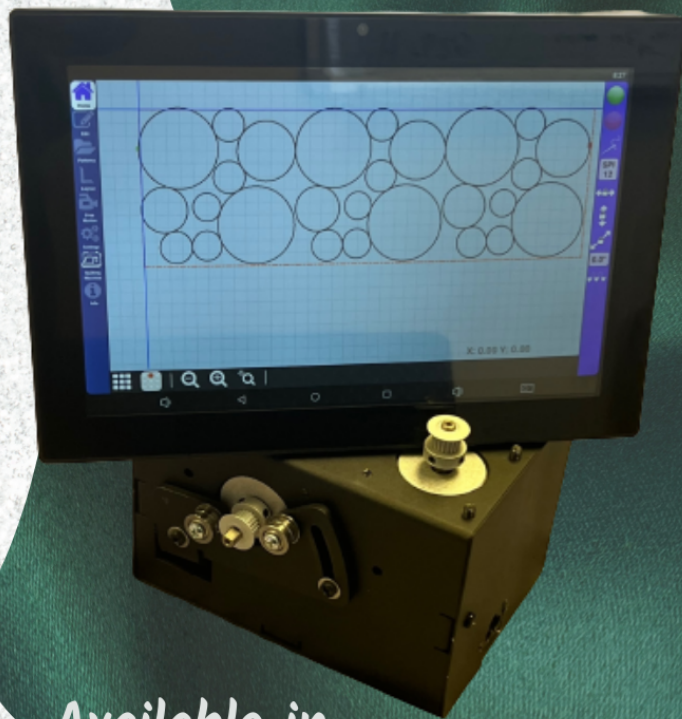

Features:

- *Attaches to any stitch regulated longarm machine*
- *No handle bar cable or ports to connect to the Longarm*
- *Simple machine activation prompts*
- *Pantograph and Block Patterns*
- *Repeat with Autofill, Scale*
- *Mirror, Rotate, Pattern Nesting*
- *Integrated help videos*
- *Layout creation and saving*
- *Save altered patterns*

AND

- *Record Feature, Channel locks*
- *Quilt Layout Guide*
- *Text Feature, Crop Feature*
- *Morph Feature*
- *Automatic Scaling*
- *Point to Point*
- *260 Patterns*

**Quilt
EZ**

www.quiltez.com

sales@quiltez.com

435-245-0172

Quilter's EZ
Corner

Available in
10"

2

**Exclusive Patterns
from Epic
Quilt Studio**

**Emerald
Butler** 